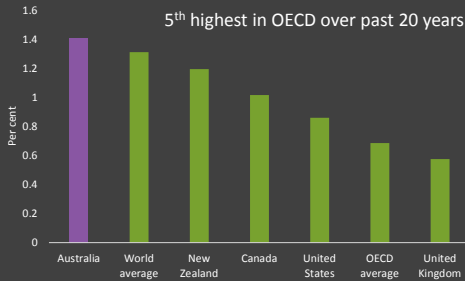

Australian Government
Productivity Commission

Challenges for logistics

Presented by **Michael Brennan**
Chair

Melbourne, 6 March 2019

1

How the structure of the economy has shifted

Location of jobs in Victoria

Location of jobs in Victoria

Location of jobs in Victoria

Australia's population has grown strongly over recent decades

Australian cities are not very dense but are growing