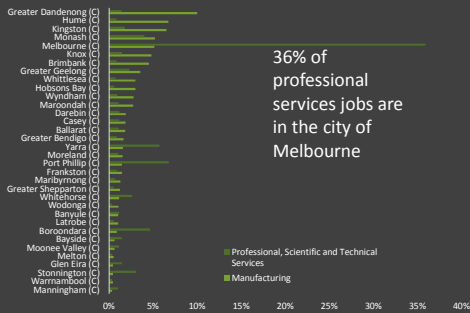

Location of jobs in Victoria