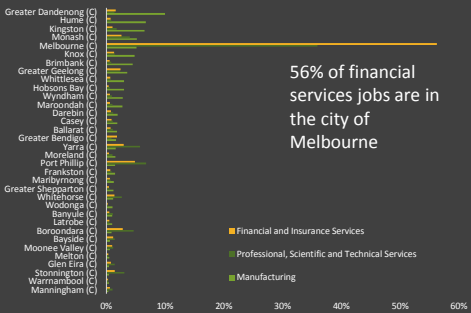

Location of jobs in Victoria