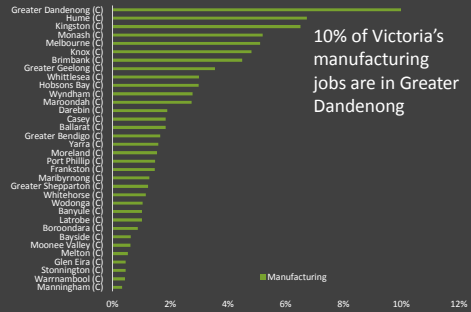

Australian Government
Productivity Commission

Challenges for logistics

Presented by **Michael Brennan**
Chair

Melbourne, 6 March 2019

1

How the structure of the economy has shifted

Location of jobs in Victoria

Location of jobs in Victoria

Location of jobs in Victoria

Australia's population has grown strongly over recent decades

Australian cities are not very dense but are growing